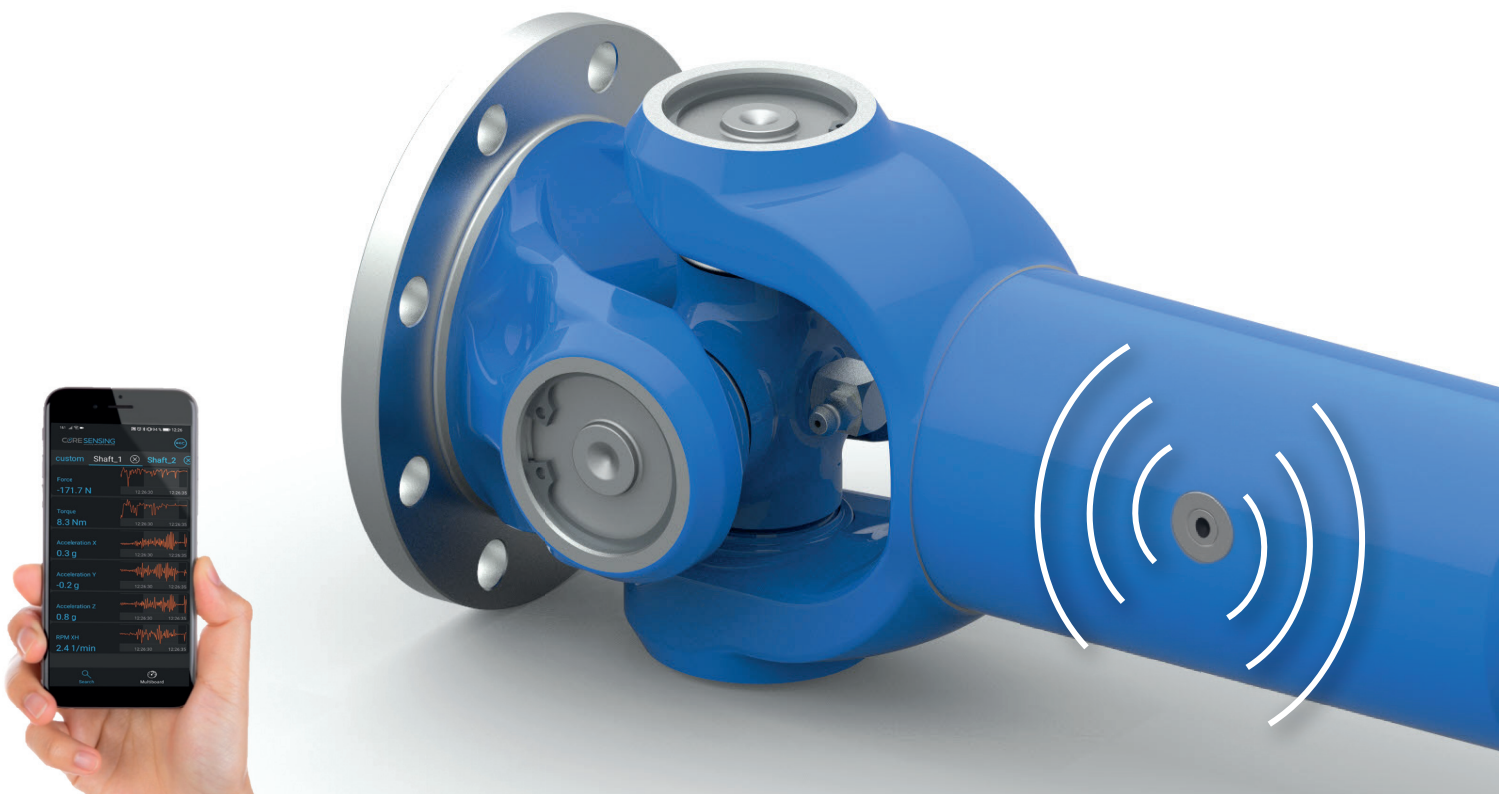

Industry 4.0 – The intelligent sensory drive shafts with **EST** provides you a variety of new possibilities in mechanical, plant and vehicle engineering.

ELBE Sensing Technology EST

Measuring data live – directly from the drive shaft without adjustment in its design

Industry 4.0 – Intelligent drive shafts with ELBE Sensing Technology EST for multiple applications

In one of our core competencies – drive shafts – many types are now available as sensory model with EST. Realized by the integration of sensors and the coordinated measuring chain of „core sensing“ we offer intelligent drive shafts of highest quality which perfectly transfer a wide variety of measurands from the shaft live and wireless..

Key Features

- A great variety of measuring data in one sensor
- Robust sensor technology protected in the inner part of the drive shaft
- Reading out and logging of sensor data with up to 500 Hz
- Optimized for wireless use
- With integrated speed and acceleration sensor
- Different wireless energy options (battery, induction)
- Compatible with Gateway coreGATE for easy connection with control or measuring computer
- Integrated intelligence on board: by detecting and saving events plenty of applications are feasible